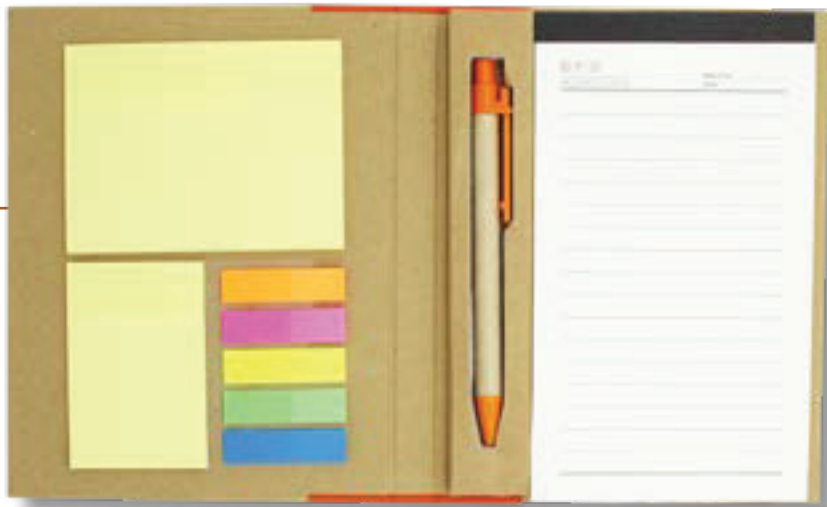

Restick 9221
size: 13.5*10.5 CM
sheet: 70