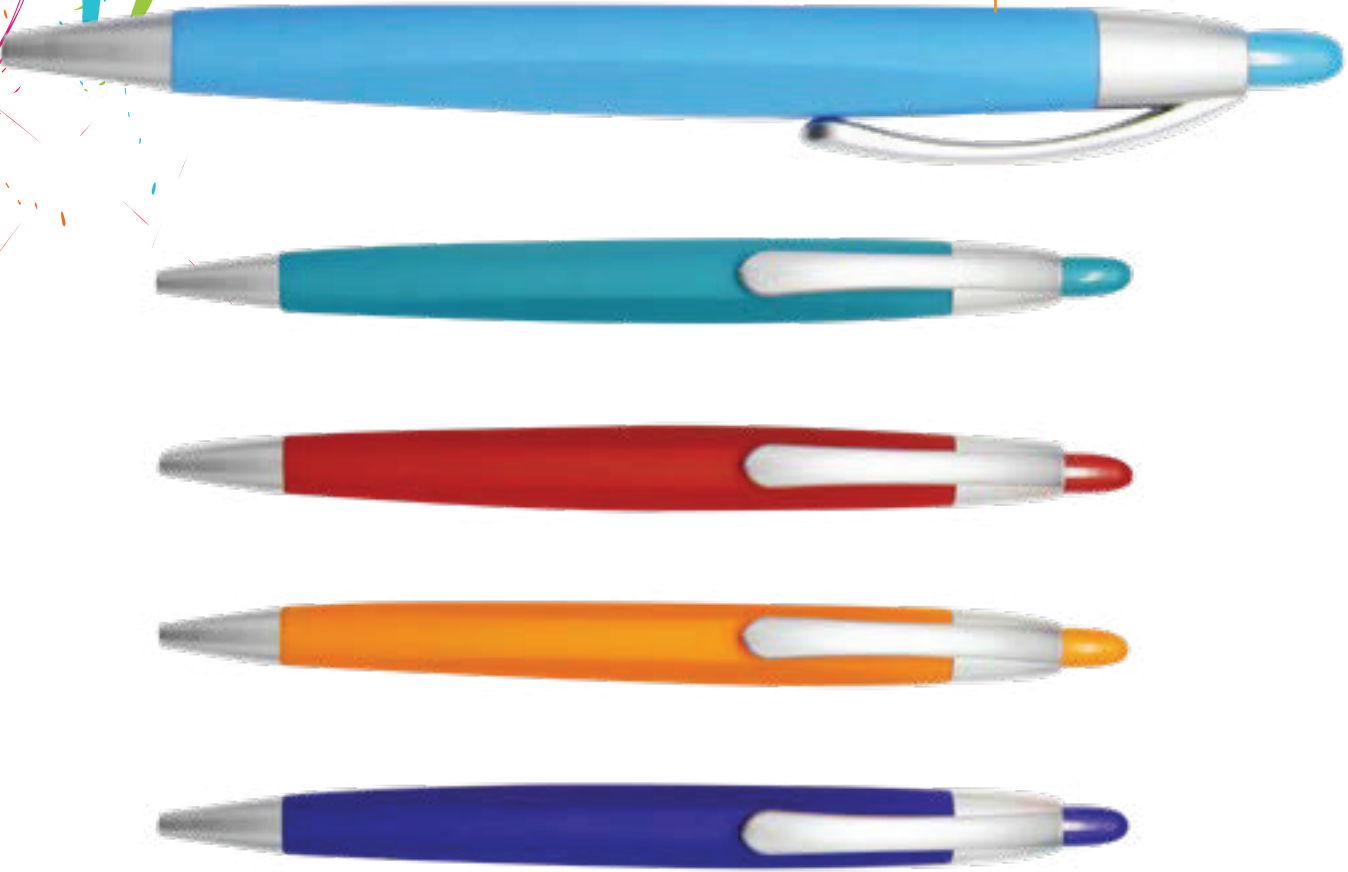

Gel 9517
Gel Point