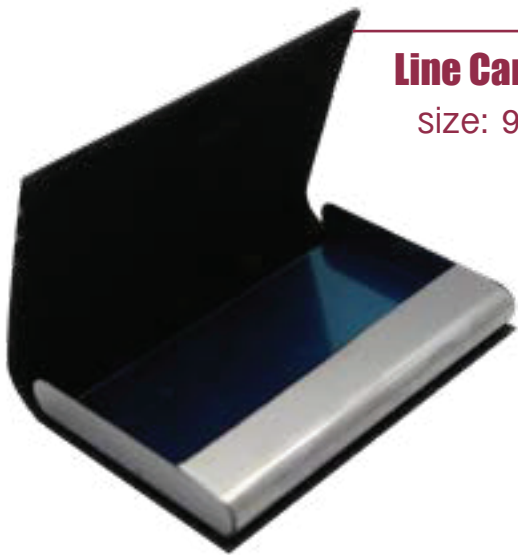

**Big Stick box 9311**

size: 10\*23 cm

8.5\*13 cm

**Memo Stick Box 7219**

size: 10\*13 CM

**Memo Box 7208**

size: 10\*10 CM

**Cork Coaster 9540**

**Pyramid Mobile Stand 9332**

**Desk Calendar 9634**

**Desk Calendar 9635**

*luxurious gift sets*

**Leather Wallet 9221**

**Leather Wallet 9222**

**Leather Wallet 9223**

**Line Card Holder 9309**

size: 9.5\*0.6\*6.5 CM

**Leather Card Holder 9308**

size: 9.5\*0.6\*6.5 CM

**Fort 1574**

size: 9.5\*0.6\*6.5 CM

**Legend Set 9178**

size: 20\*16 CM

**Legend Set 9179**