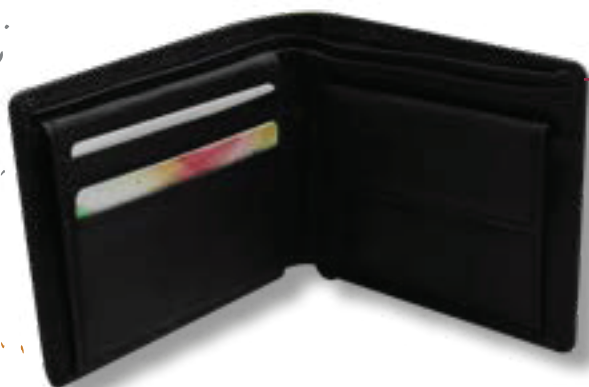

**Big Stick box 9311**

size: 10\*23 cm

8.5\*13 cm

**Memo Stick Box 7219**

size: 10\*13 CM

**Memo Box 7208**

size: 10\*10 CM

**Cork Coaster 9540**

**Pyramid Mobile Stand 9332**

**Desk Calendar 9634**

**Desk Calendar 9635**

*luxurious gift sets*

**Leather Wallet 9221**

**Leather Wallet 9222**

**Leather Wallet 9223**

**Line Card Holder 9309**

size: 9.5\*0.6\*6.5 CM

**Leather Card Holder 9308**

size: 9.5\*0.6\*6.5 CM

**Fort 1574**

size: 9.5\*0.6\*6.5 CM

**Legend Set 9178**

size: 20\*16 CM

**Legend Set 9179**