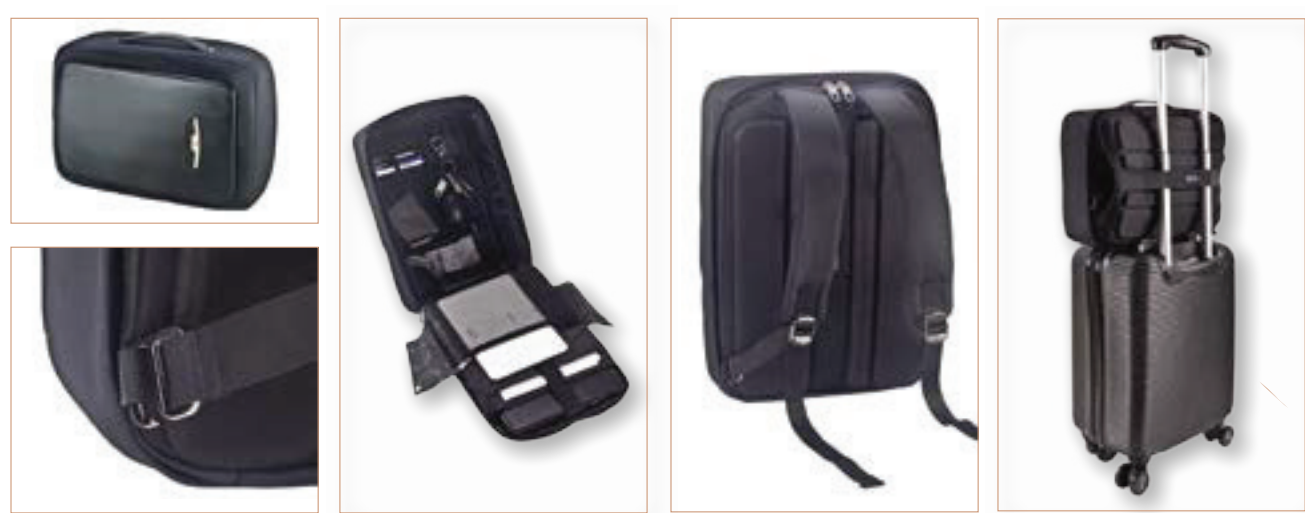

PACIFIC Backpack 150109

- 16 " Laptop padded Pocket
- Tablet and Cellphone Usb Port
- Portable Panels Network Pockets
- Iron Frame for Maximum Laptop Retention
- Hidden Back Zipper