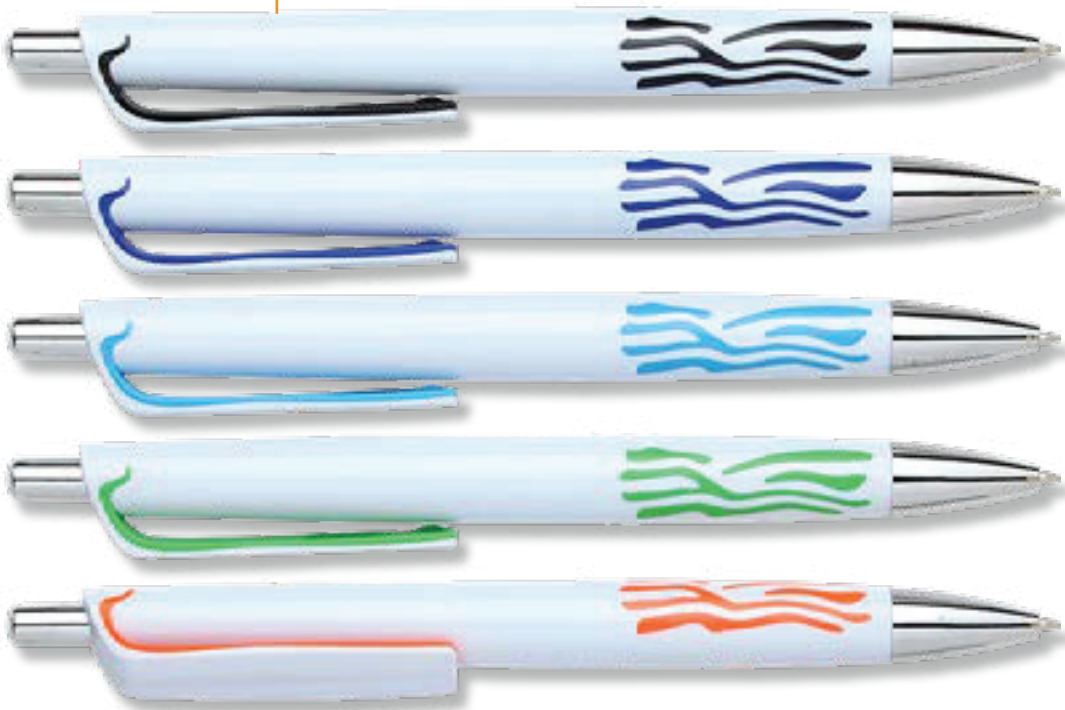

Zebra white 9551