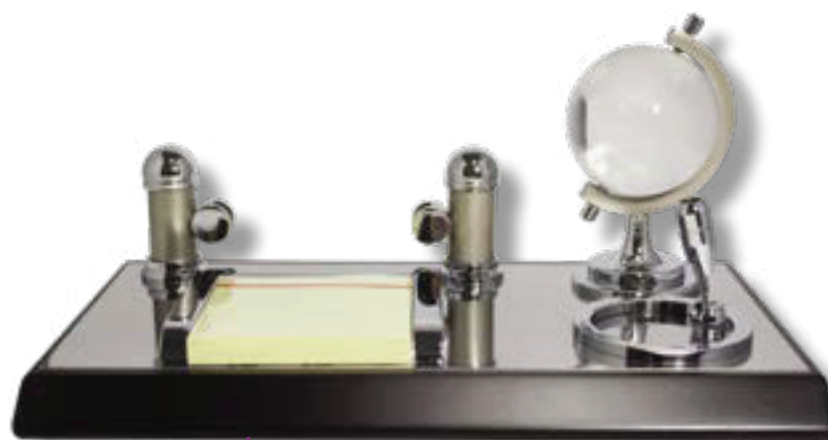

**Plane Set 9147**  
size: 26\*12\*12 CM

**Manager Set 9148**  
size: 27\*16\*12 CM

**Uniset 9150**

size: 19\*10 CM

**Desk Clock Set 9316**

size: 13\*7\*6 CM

**Rotating Clock Set 9315**

size: 13\*7\*6 CM